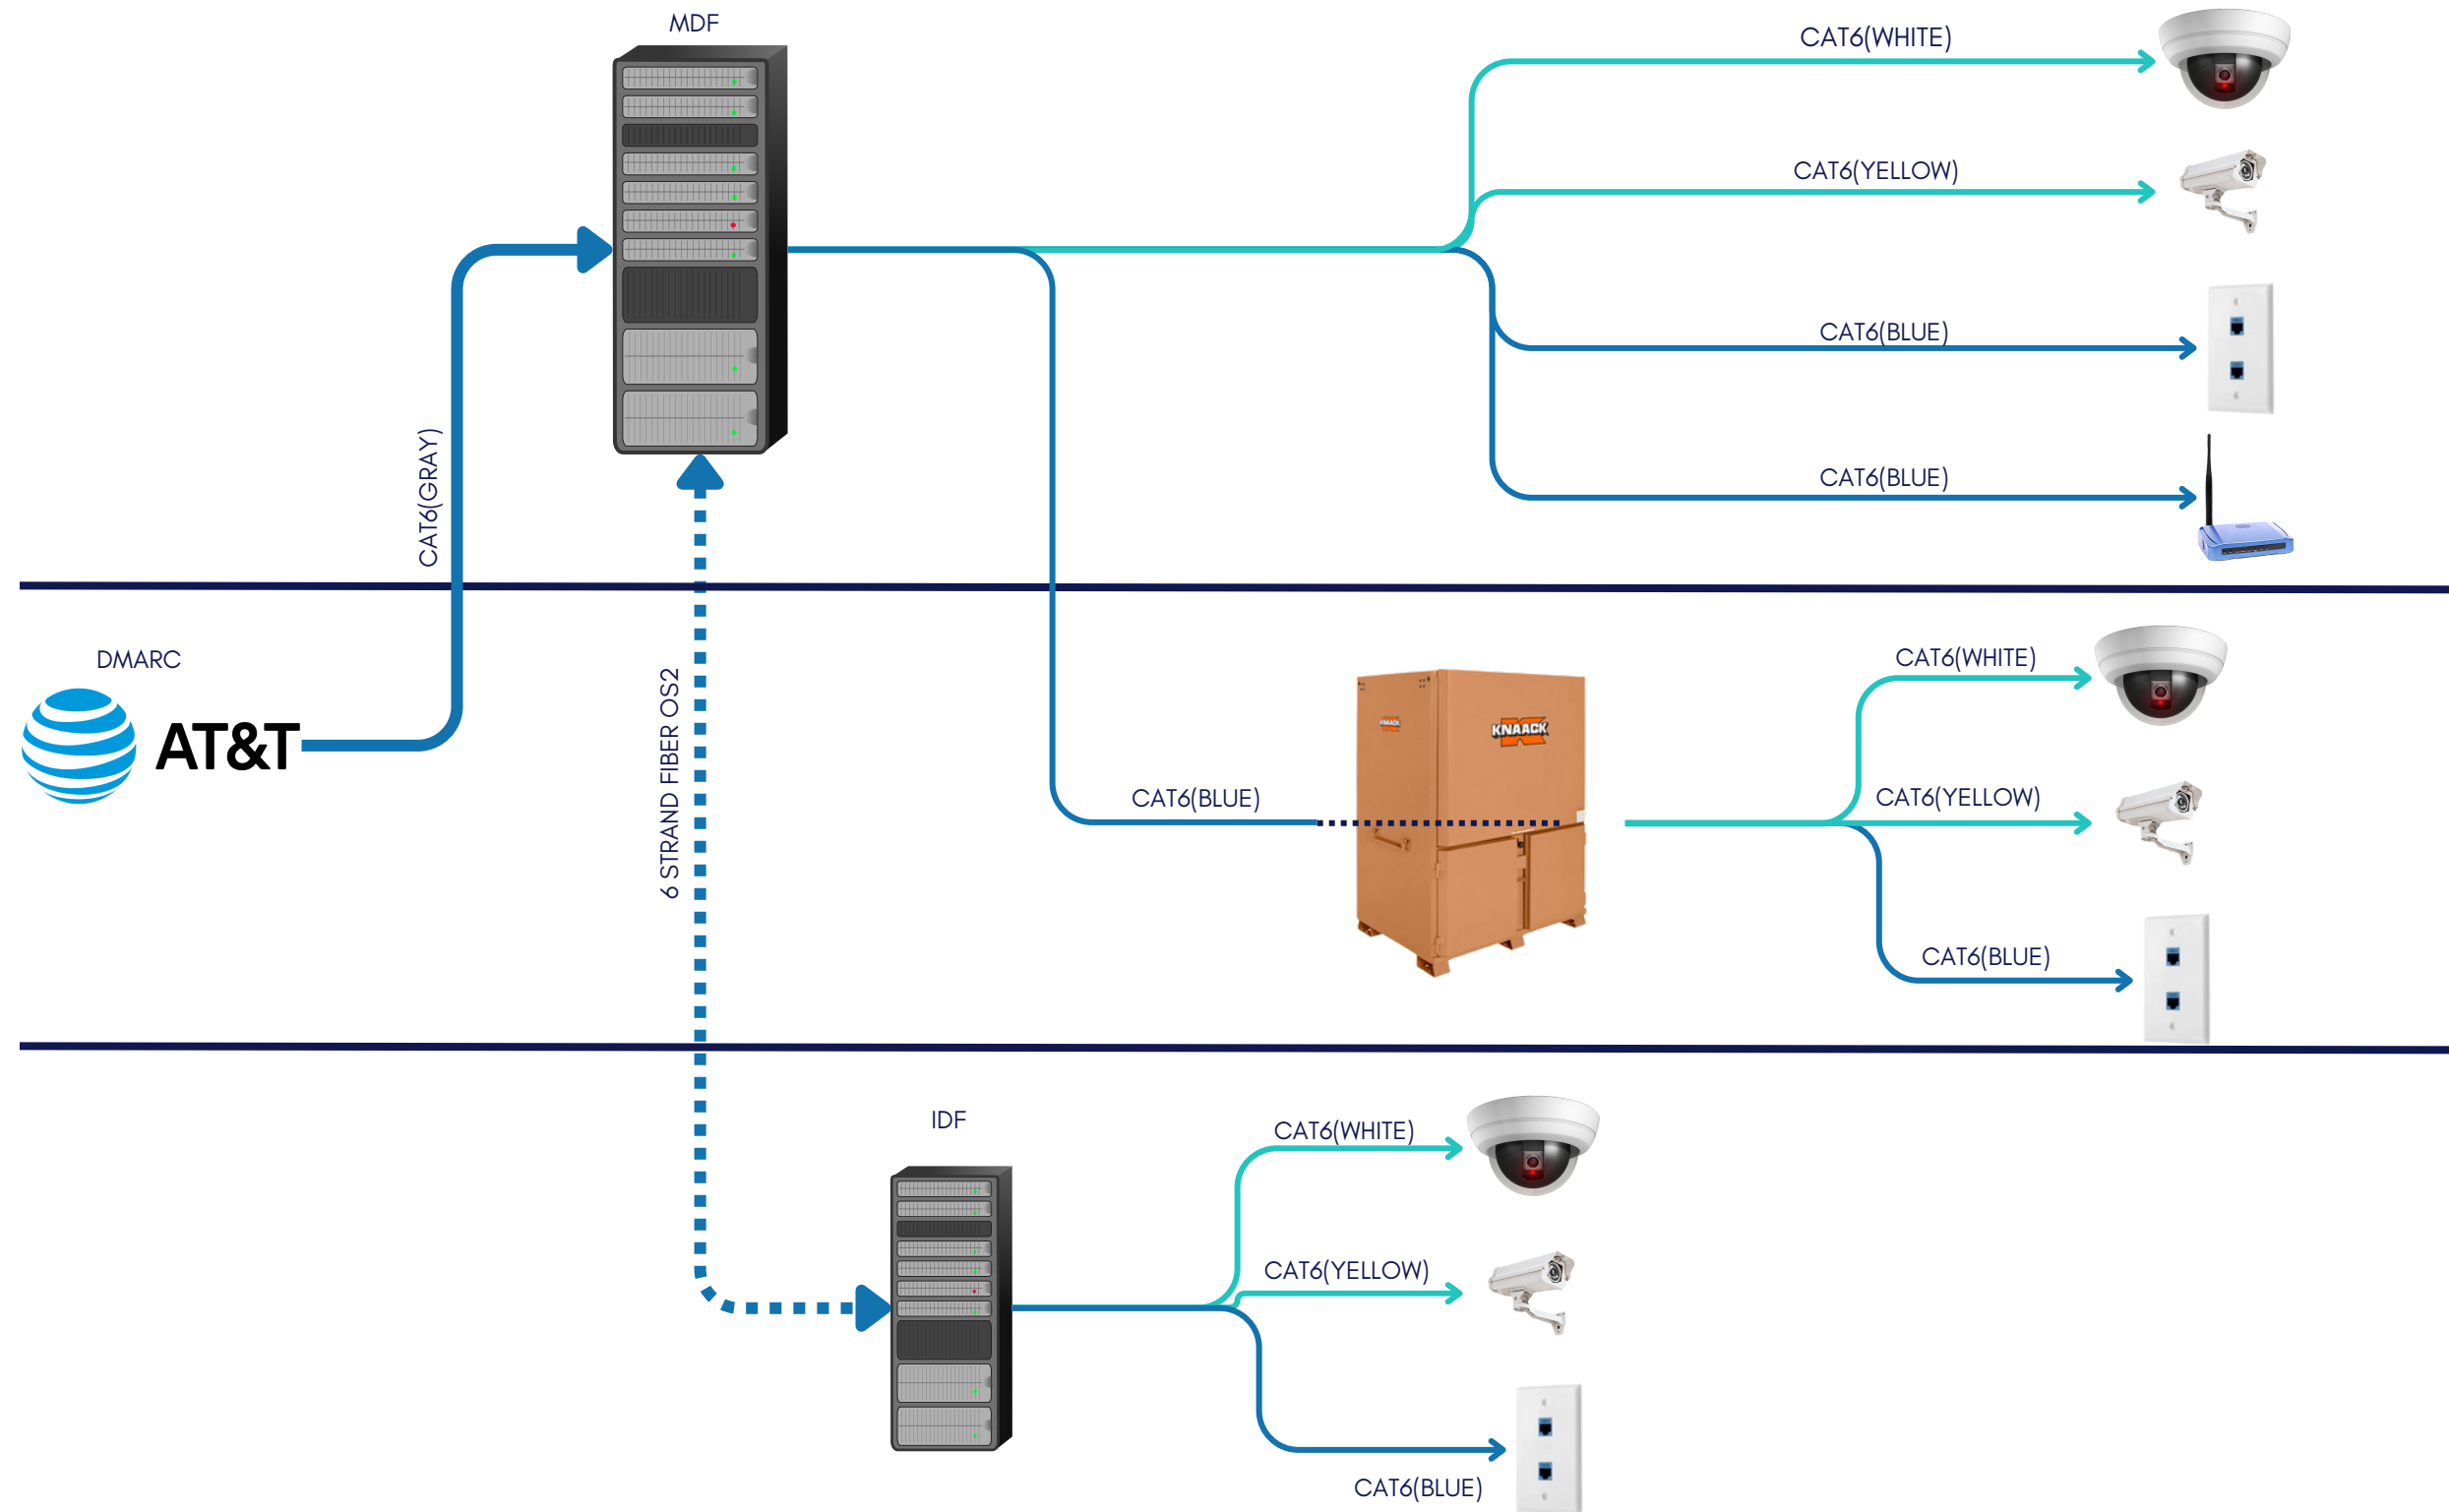

NETWORK DESIGN

PROJECT NAME | PROJECT LOCATION

OFFICE

WAREHOUSE

M-OFFICE

LEGEND

TRANSACTIONAL CAMERAS

OFFICE QUANTITY: 2
 WAREHOUSE QUANTITY: 2
 M-OFFICE QUANTITY: 3
 CABLE COLOR: WHITE
 CABLE TYPE: CAT6

SECURITY CAMERAS

OFFICE QUANTITY: 6
 WAREHOUSE QUANTITY: 2
 M-OFFICE QUANTITY: 3
 CABLE COLOR: YELLOW
 CABLE TYPE: CAT6

DATA DROPS

OFFICE QUANTITY: 22
 WAREHOUSE QUANTITY: 4
 M-OFFICE QUANTITY: 4
 CABLE COLOR: BLUE
 CABLE TYPE: CAT6

WAP DROPS

OFFICE QUANTITY: 1
 WAREHOUSE QUANTITY: 0
 M-OFFICE QUANTITY: 0
 CABLE COLOR: BLUE
 CABLE TYPE: CAT6