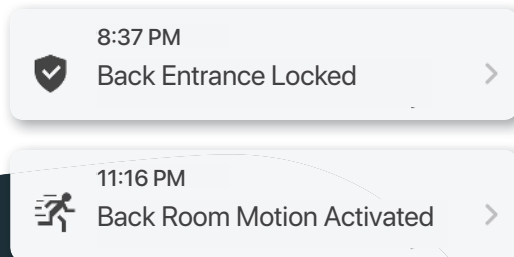

EXPERIENCE

Smarter Intrusion Detection

Sleep better knowing your business is protected with intrusion detection from Alarm.com for Business. Enhance commercial property protection, eliminate common security system frustrations and never worry if your system has been left unarmed again.

Work Smarter, Not Harder

Make tedious tasks a thing of the past. Easily add, remove or update user codes and manage your monitoring station emergency contact list from your phone or the web dashboard. Make onboarding and offboarding a cinch with the ability to create codes in batches and set automatic expiration dates.

Keep Your Eyes Wide Open

Stay in the loop from anywhere, anytime, with the Alarm.com mobile app or web dashboard. If a door or window sensor is triggered, you'll receive a video alert and you can quickly verify if it's a false alarm or real emergency.

Was there activity in a restricted area? Was the back door left open? Stay on top of operations even when the alarm is disarmed.