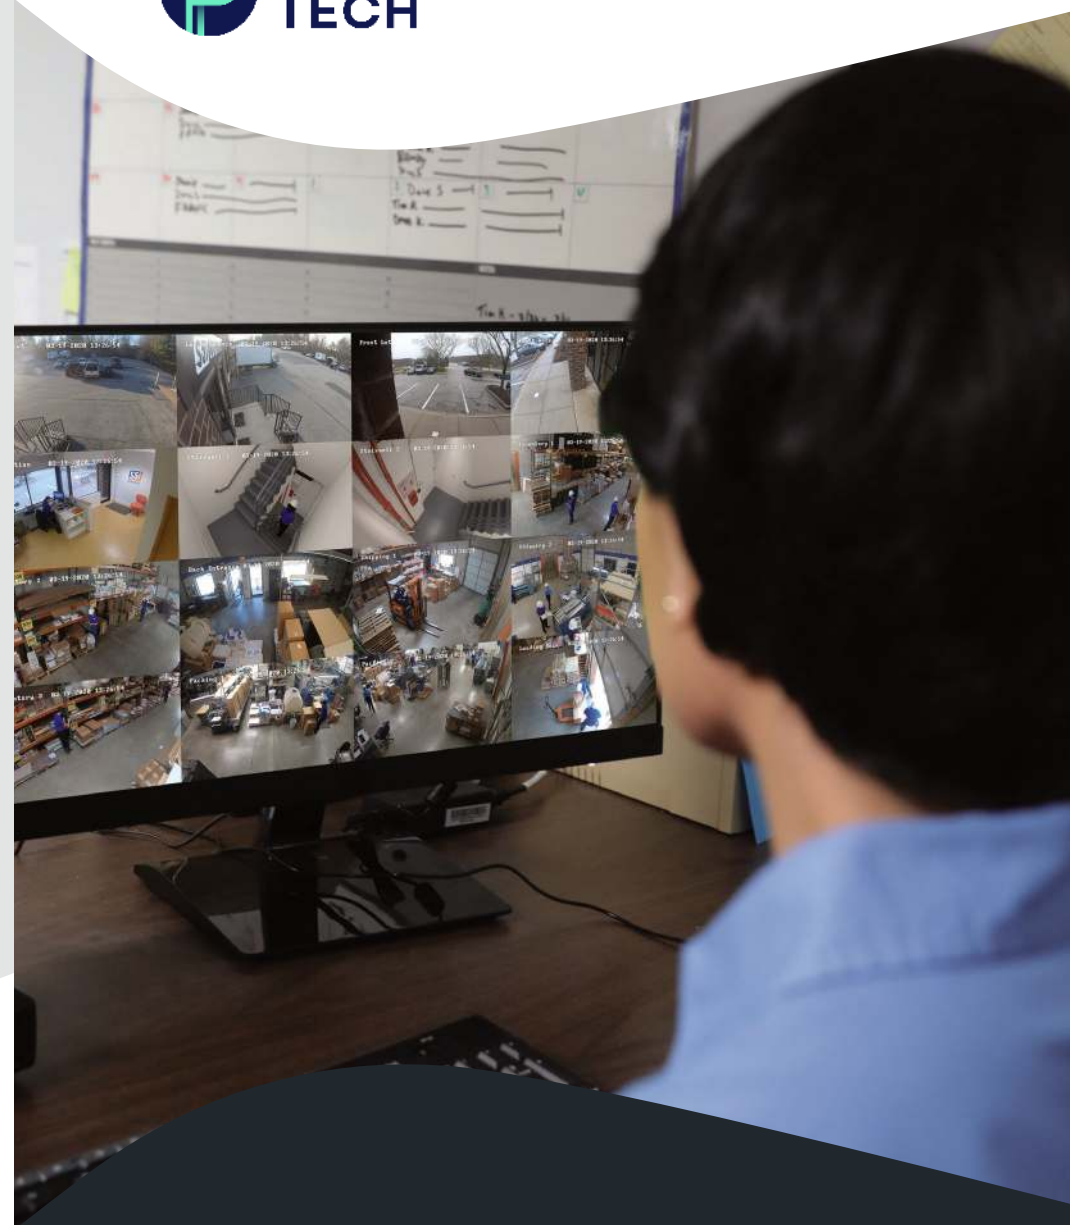

SMARTER
Video Surveillance